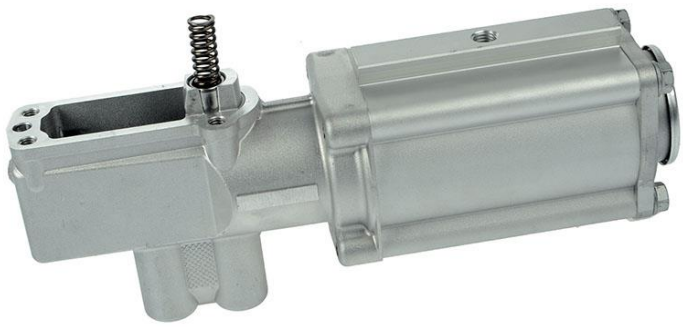

NEWS March 2024

Models:
16S221 R.13,80-0,84

Suitable to:

95 ZF TRANSMISSIONS

Part no:

0501 211 290

Our no:

95535734

• Complementary Item

Description:

VALVE
VALVOLA
SOUPAPE
VALVULA

Net Wt Kg: 2,800

Composed by:

Cross Reference:

DAF	1389 650
IVECO	42540151
MAN	81 32690 6014
Renault Trucks	50 01 853 265
VOLVO	20853438

Q.ty/pack: 1 pc

Notes:

.....
.....
.....